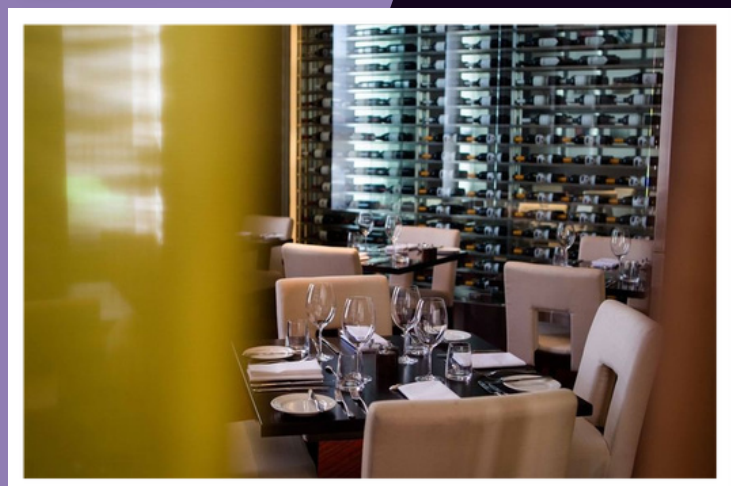

Group Travel 4U

Australia's Group Travel Specialists