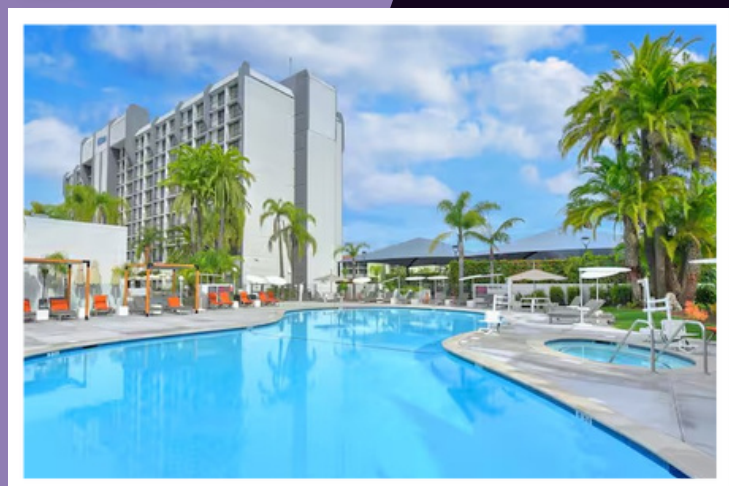

HILTON IRVINE ORANGE COUNTY

The Hilton Irvine/Orange County Airport hotel is about 6 miles from the beach. Explore nearby things to do like Newport Beach, Angel Stadium and Disneyland Resort. It also offers complimentary 24-hour fitness, outdoor heated pool and whirlpool. Awarded Green Hotel Leadership Level by the California Green Lodging Program.

KEY FEATURES

- On-site secure car parking (AUD65 per day)
- Buffet breakfast for AUD55 per person
- 24-hour gym
- Heated outdoor pool
- 24/7 Reception
- Wifi for AUD15 per day (in room access)

Group Travel 4U