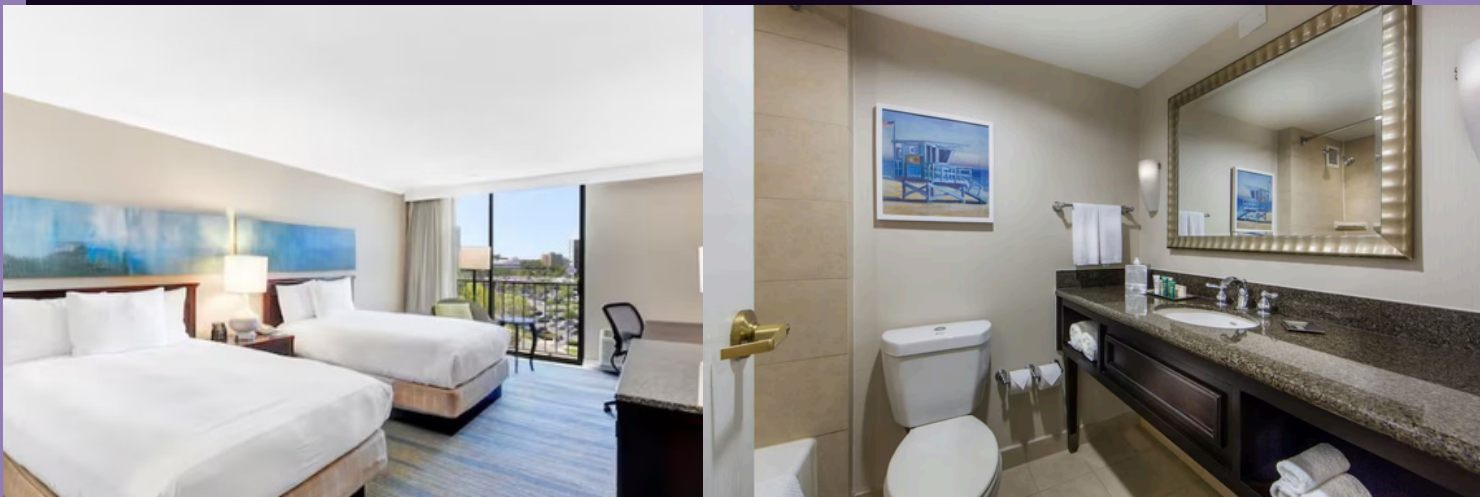

KEY FEATURES

- On-site secure car parking (AUD65 per day)
- Buffet breakfast for AUD55 per person
- 24-hour gym
- Heated outdoor pool
- 24/7 Reception
- Wifi for AUD15 per day (in room access)

Group Travel 4U

Australia's Group Travel Specialists

STANDARD KING ROOM
MAXIMUM CAPACITY: 2 PEOPLE

STANDARD TWIN ROOM
MAXIMUM CAPACITY: 4 PEOPLE

For all bookings & enquiries please contact:
groups@h4utrael.com.au

Group Travel 4U