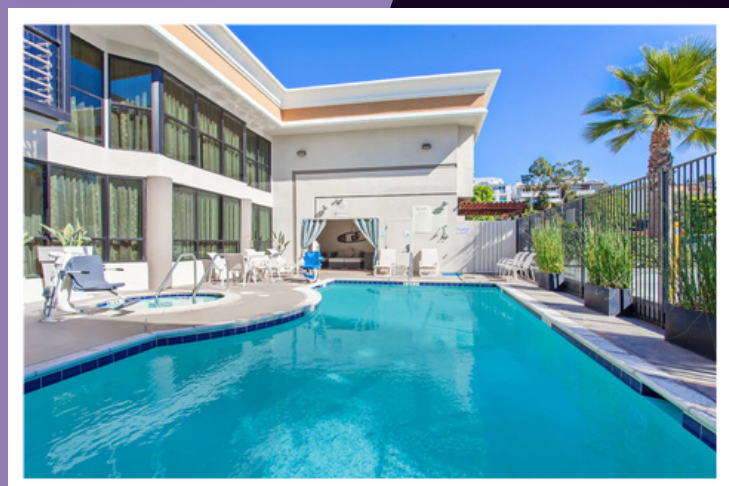

## HOLIDAY INN EXPRESS NEWPORT BEACH

Holiday Inn Express, Newport Beach is situated in the heart of historic Mariner's Mile and just a short walk from Newport Beach's most popular attractions. Guests of the hotel will enjoy world-class shopping, dining, & entertainment at Balboa Peninsula, Fashion Island and the Newport Pier.

### KEY FEATURES

- On-site secure car parking (\$32 per day)
- Free daily buffet breakfast
- 24-hour gym
- Outdoor pool and hot tub
- 24/7 Reception
- Free wifi

**Group Travel 4U**

Australia's Group Travel Specialists